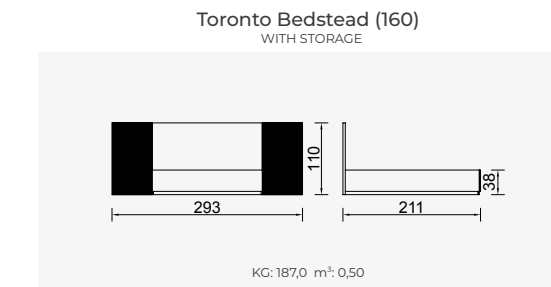

Toronto

Technical Information