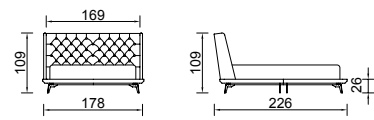

Villa Bedstead (160)