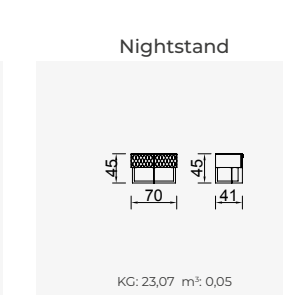

Paris

Technical Information