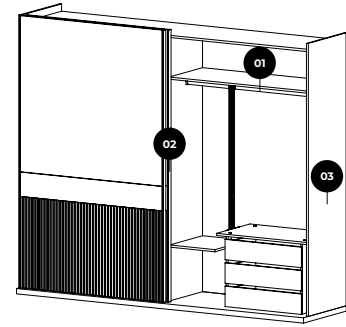

KG: 30,0 m³: 0,33

Troy

Troy Bench

KG: 30,0 m³: 0,37

- 01 **HANGER:** Using elastomer in our hangers prevents them from scratching and making noises.
- 02 **PROFILE:** 2mm Aluminum profiles with inox coating resists color change, bending and scratching.
- 03 **CABINET:** As our Cabinets are delivered in disassembled conditions it is very important to implant Rafix and Minifix Assembly solutions to make the process simplified and at the same time make sure that finished product is solid to last for a long period of time.