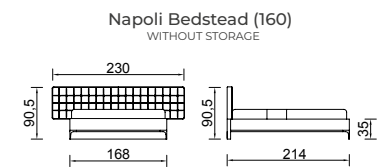

Napoli

Crowned with a bold and powerful headpiece, Manhattan challenges ordinariness. Manhattan offers wide and spacious areas with its bedstead systems with a bed base.