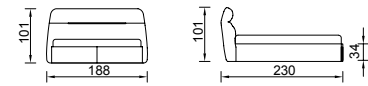

Loft Bedstead (160)
WITH STORAGE