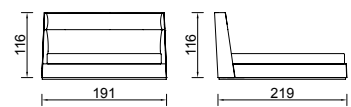

Lego Bedstead (180)
WITH STORAGE

KG: 171,7 m²: 1,11