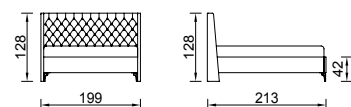

Pera 720 Std.

Lazio Bedstead (160)
WITH STORAGE

KG: 161,5 m³: 1,00

Lazio Bedstead (180)
WITH STORAGE

KG: 174,3 m³: 1,04

Lego

With geometric design lines, Lego expands the boundaries of contemporary decoration while offering large areas with its bed base system.