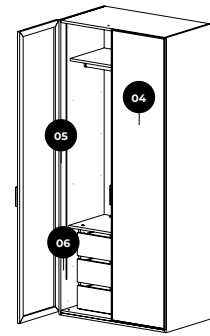

KG: 30,0 m³: 0,33

Troy

Troy Bench

KG: 30,0 m³: 0,37

- 01 **HANGER:** Using elastomer in our hangers prevents them from scratching and making noises.
- 02 **PROFILE:** 2mm Aluminum profiles with inox coating resists color change, bending and scratching.
- 03 **CABINET:** As our Cabinets are delivered in disassembled conditions it is very important to implant Rafix and Minifix Assembly solutions to make the process simplified and at the same time make sure that finished product is solid to last for a long period of time.