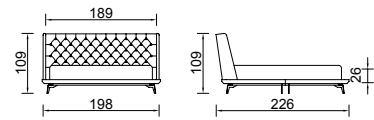

An original style consisting of quilted details meeting with black metal legs.

Pera 310

Villa Bedstead (120)

KG: 103,5 m²: 0,80

Villa Bedstead (160)

KG: 123,0 m²: 0,90

Villa Bedstead (180)

KG: 133,0 m²: 1,06