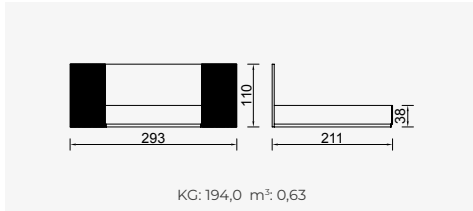

KG: 204,0 m³: 0,54

Toronto Bedstead (160)
WITH DRAWERS