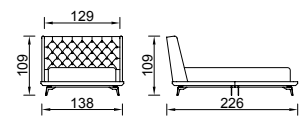

Villa Bedstead (120)