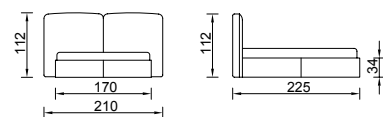

Icon Plus Bedstead (160)
WITH STORAGE