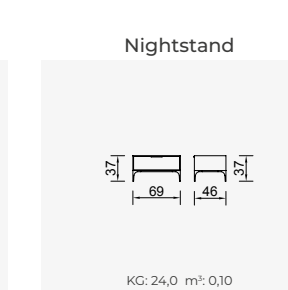

Technical Information