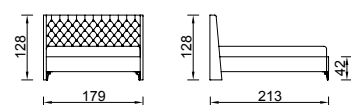

Pera 720 Std.

Lazio Bedstead (160)
WITH STORAGE

KG: 161,5 m³: 1,00

Lazio Bedstead (180)
WITH STORAGE

KG: 174,3 m³: 1,04

Lego

With geometric design lines, Lego expands the boundaries of contemporary decoration while offering large areas with its bed base system.