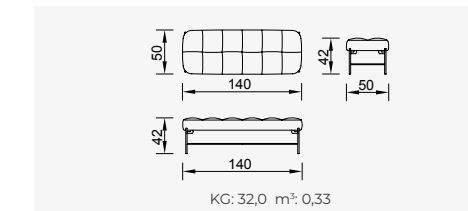

Thor

Thor Bench