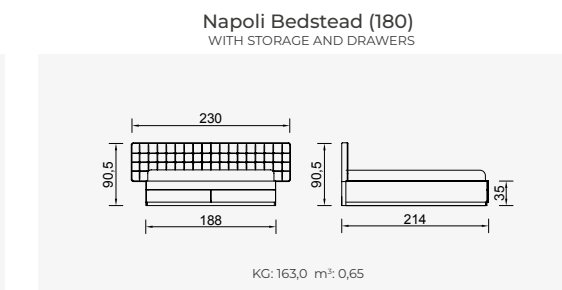

Technical Information