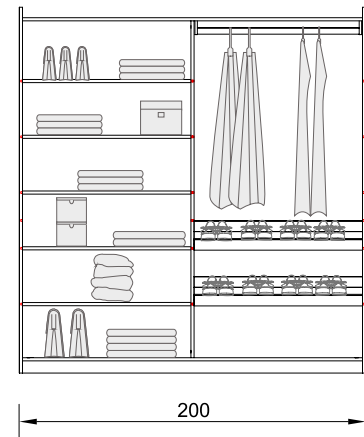

S03-210
CABINET WITH
SLIDING DOORS

- G 03-210 1 pc.
- M 07 1 pc.
- M 08 1 pc.
- M 17 1 pc.
- M 20 1 pc.