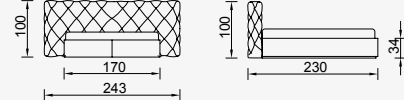

Elvis Bedstead (160)
WITH STORAGE