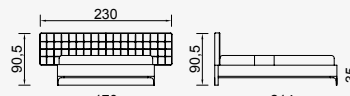

Napoli

Napoli Bedstead (160)
WITHOUT STORAGE

KG: 115,8 m²: 0,42

Napoli Bedstead (180)
WITHOUT STORAGE

KG: 126,0 m²: 0,43

Napoli Bedstead (160)
WITH STORAGE AND DRAWERS

KG: 158,0 m²: 0,62

Napoli Bedstead (180)
WITH STORAGE AND DRAWERS