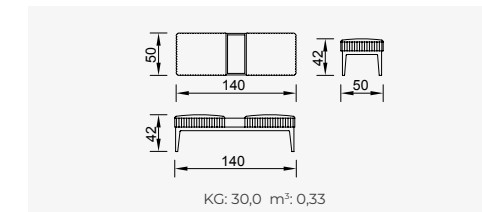

KG: 30,0 m³: 0,33

Troy

Troy Bench

KG: 30,0 m³: 0,37

- 01 **HANGER:** Using elastomer in our hangers prevents them from scratching and making noises.
- 02 **PROFILE:** 2mm Aluminum profiles with inox coating resists color change, bending and scratching.
- 03 **CABINET:** As our Cabinets are delivered in disassembled conditions it is very important to implant Rafix and Minifix Assembly solutions to make the process simplified and at the same time make sure that finished product is solid to last for a long period of time.