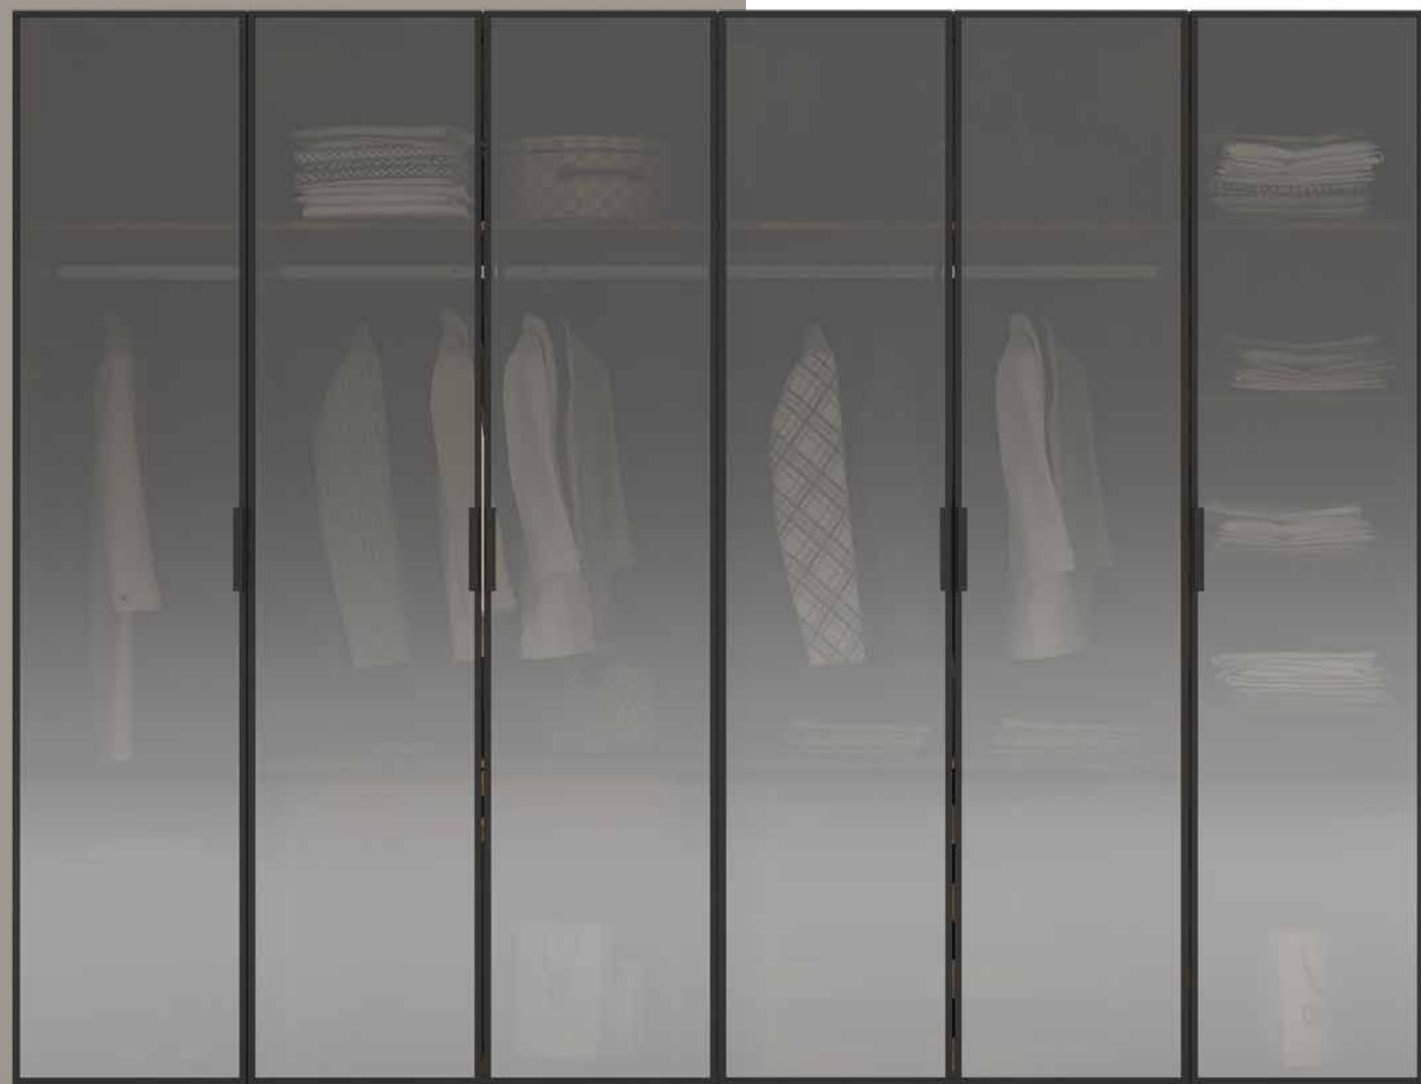

WARDROBE
ALFA WALNUT