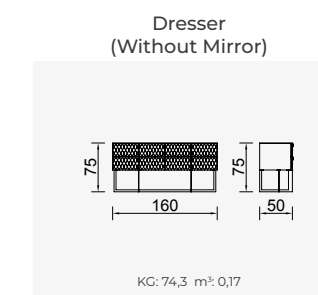

Paris

Technical Information