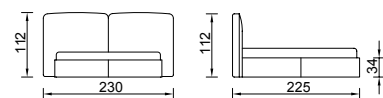

Icon Plus Bedstead (180)
WITH STORAGE

KG: 177,5 m³: 1,00