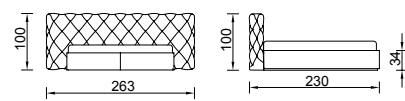

BEDSTEAD WITH STORAGE
ELVIS

Chicago 08
Std

Elvis Bedstead (160)
WITH STORAGE

KG: 179,0 m²: 1,14

Zegna 04

Anka 15

Elvis Bedstead (180)
WITH STORAGE

KG: 191,5 m²: 1,21