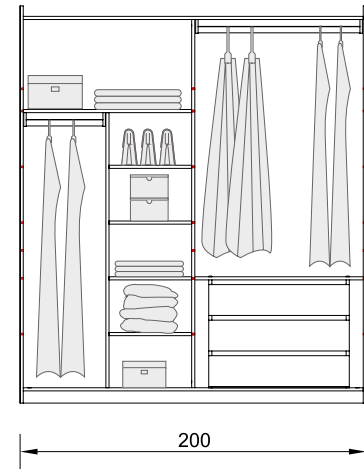

S04-230
CABINET WITH
SLIDING DOORS

- G 03-230 1 pc.
- M 14 1 pc.
- M 01 1 pc.
- M 17 1 pc.