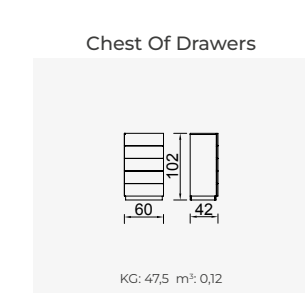

Toronto

Technical Information