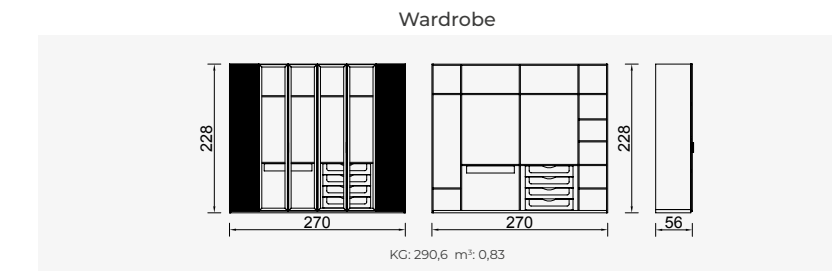

Toronto

Technical Information