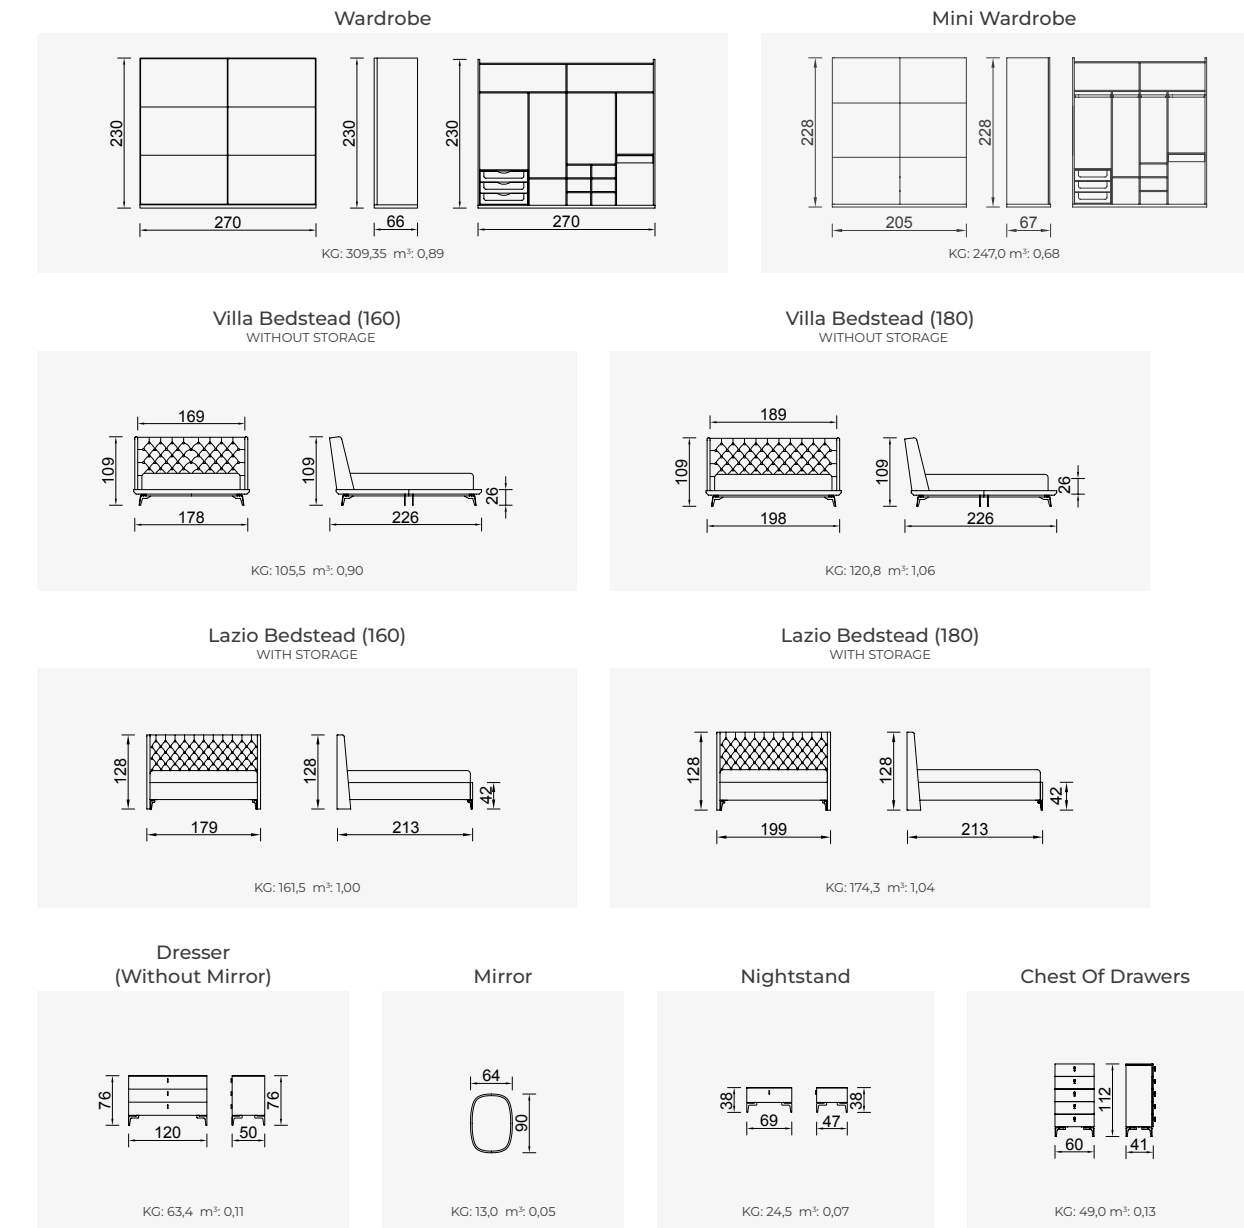

WARDROBE
LAZIO

CHEST OF DRAWERS LAZIO

Lazio

Technical Information

Toronto

Are you looking for a piece for your bedroom that dares to go out of the ordinary? Your wishes are hidden in Toronto! Start every day at the maximum level thanks to the vigor that the moving parts provide to your living space!

BEDSTEAD
FINK

WARDROBE
TORONTO

Beauty from every angle

Toronto allows you to give your living space a new identity with its fine and stylish details in each piece.

CHEST OF DRAWERS
TORONTO

Toronto

Technical Information