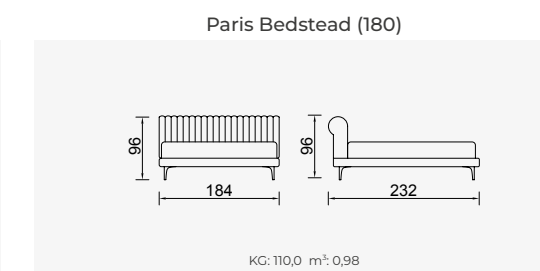

Paris

Technical Information