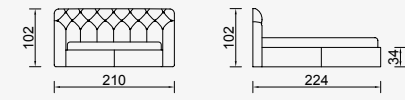

Bavyera Bedstead (160)
WITH STORAGE