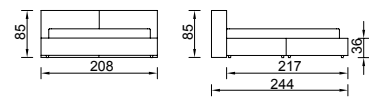

Designed with a chic and modern sense, Poufy offers balance and comfort with its texture and skeletal system.

Woolyun 35-135

Poufy Bedstead (120)

KG: 114,0 m³: 1,30

Poufy Bedstead (160)

KG: 142,0 m³: 1,42

Poufy Bedstead (180)