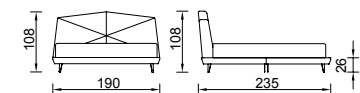

Leonardo Bedstead (180)

KG: 127,0 m²: 1,05