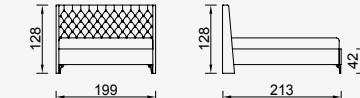

KG: 161,5 m²: 1,00

Lazio Bedstead (180)
WITH STORAGE