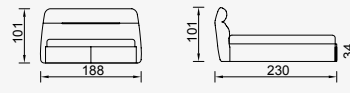

Leonardo Bedstead (160)

KG: 112,0 m²: 0,94

Leonardo Bedstead (180)

KG: 127,0 m²: 1,05

Loft

Loft Bedstead (160)
WITH STORAGE

KG: 171,0 m²: 0,82

Loft Bedstead (180)
WITH STORAGE