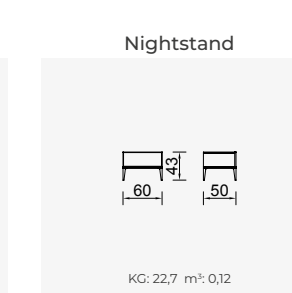

Toronto

Technical Information