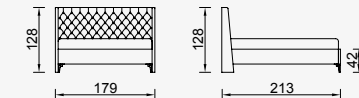

Kingston

Kingston Bedstead (160)
WITH STORAGE

KG: 167,0 m²: 0,82

Kingston Bedstead (180)
WITH STORAGE

KG: 177,5 m²: 0,89

Lazio

Lazio Bedstead (160)
WITH STORAGE

KG: 161,5 m²: 1,00