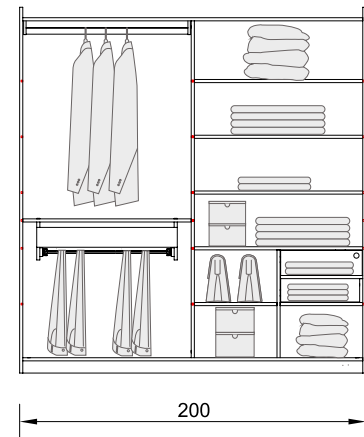

S03-230
CABINET WITH
SLIDING DOORS

- G 03-230 1 pc.
- M 07 1 pc.
- M 08 1 pc.
- M 17 1 pc.
- M 20 1 pc.

S04-230
CABINET WITH
SLIDING DOORS

- G 03-230 1 pc.
- M 14 1 pc.
- M 01 1 pc.
- M 17 1 pc.

ALFA CABINET WITH SLIDING DOORS (210 CM)