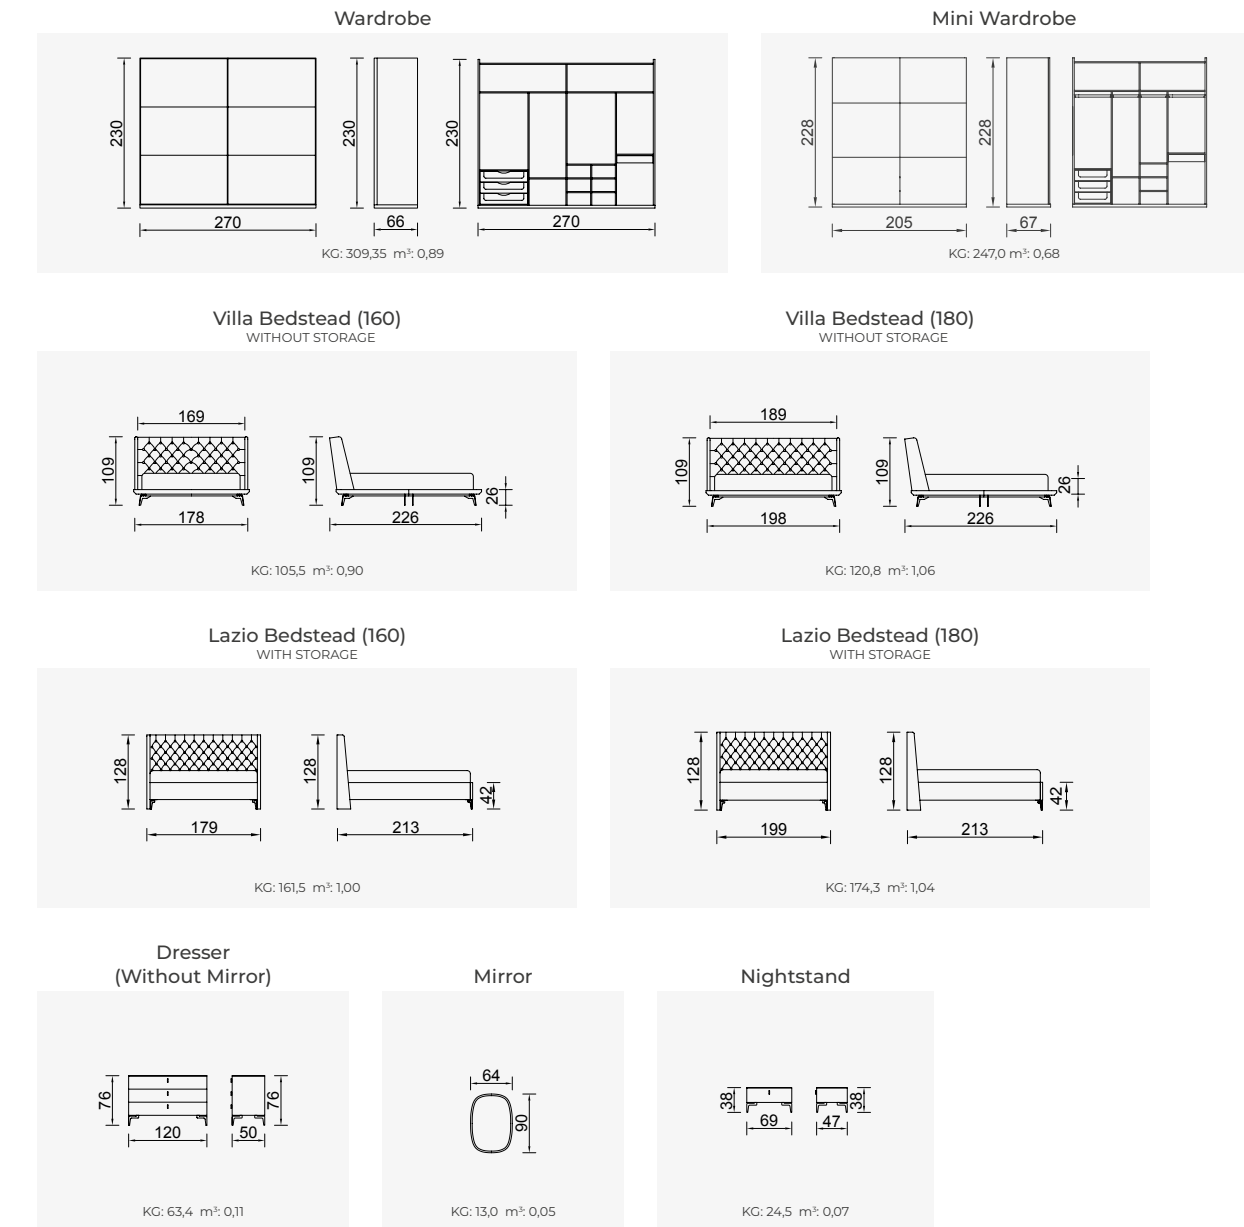

Did you know that you
can achieve maximum
welfare in your home by
expanding your comfort
zone with Lazio White?

WARDROBE
LAZIO WHITE

BEDSTEAD
VILLA

Lazio White

Technical Information

CUSTOMIZE
YOUR SPACE

ALFA
CABINETS