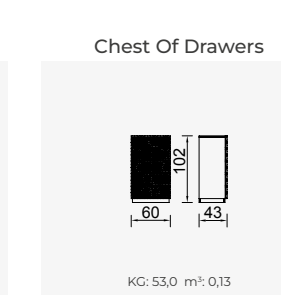

Paris

Technical Information