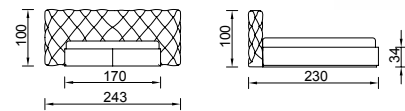

Elvis Bedstead (160)
WITH STORAGE

KG: 179,0 m²: 1,14