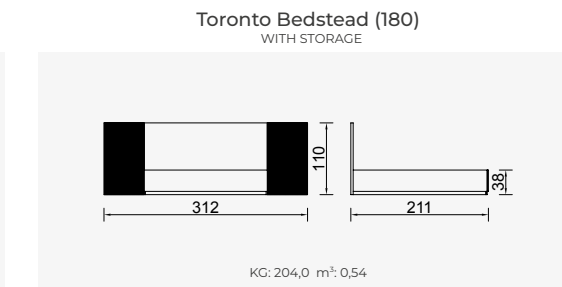

Toronto

Technical Information