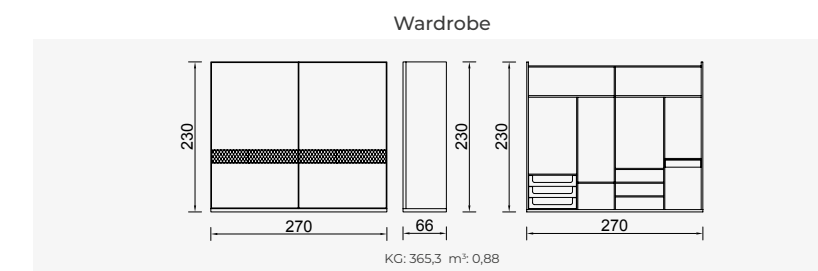

Paris

Technical Information