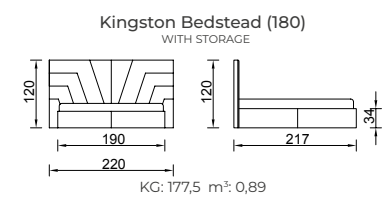

Kingston

With geometric design lines, Kingston expands the boundaries of contemporary decoration while offering large areas with its bed base system.