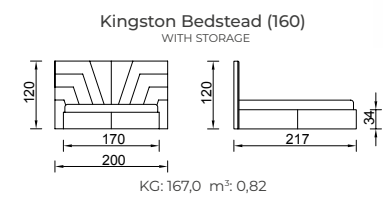

Kingston

With geometric design lines, Kingston expands the boundaries of contemporary decoration while offering large areas with its bed base system.