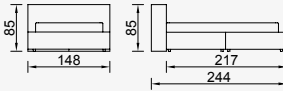

Poufy Bedstead (120)