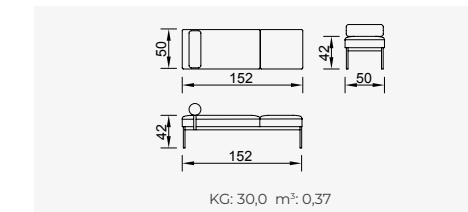

KG: 30,0 m³: 0,33

Troy

Troy Bench

KG: 30,0 m³: 0,37

- 01 **HANGER:** Using elastomer in our hangers prevents them from scratching and making noises.
- 02 **PROFILE:** 2mm Aluminum profiles with inox coating resists color change, bending and scratching.
- 03 **CABINET:** As our Cabinets are delivered in disassembled conditions it is very important to implant Rafix and Minifix Assembly solutions to make the process simplified and at the same time make sure that finished product is solid to last for a long period of time.