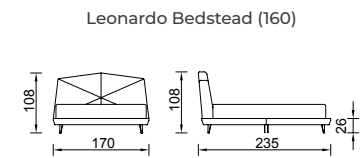

Leonardo Bedstead (160)

KG: 112,0 m²: 0,94