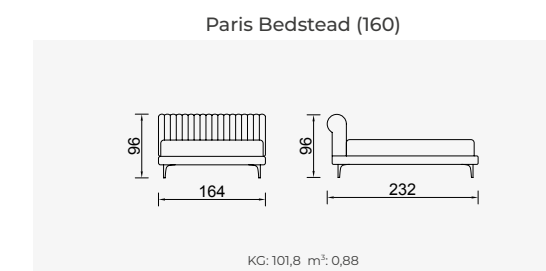

Paris

Technical Information