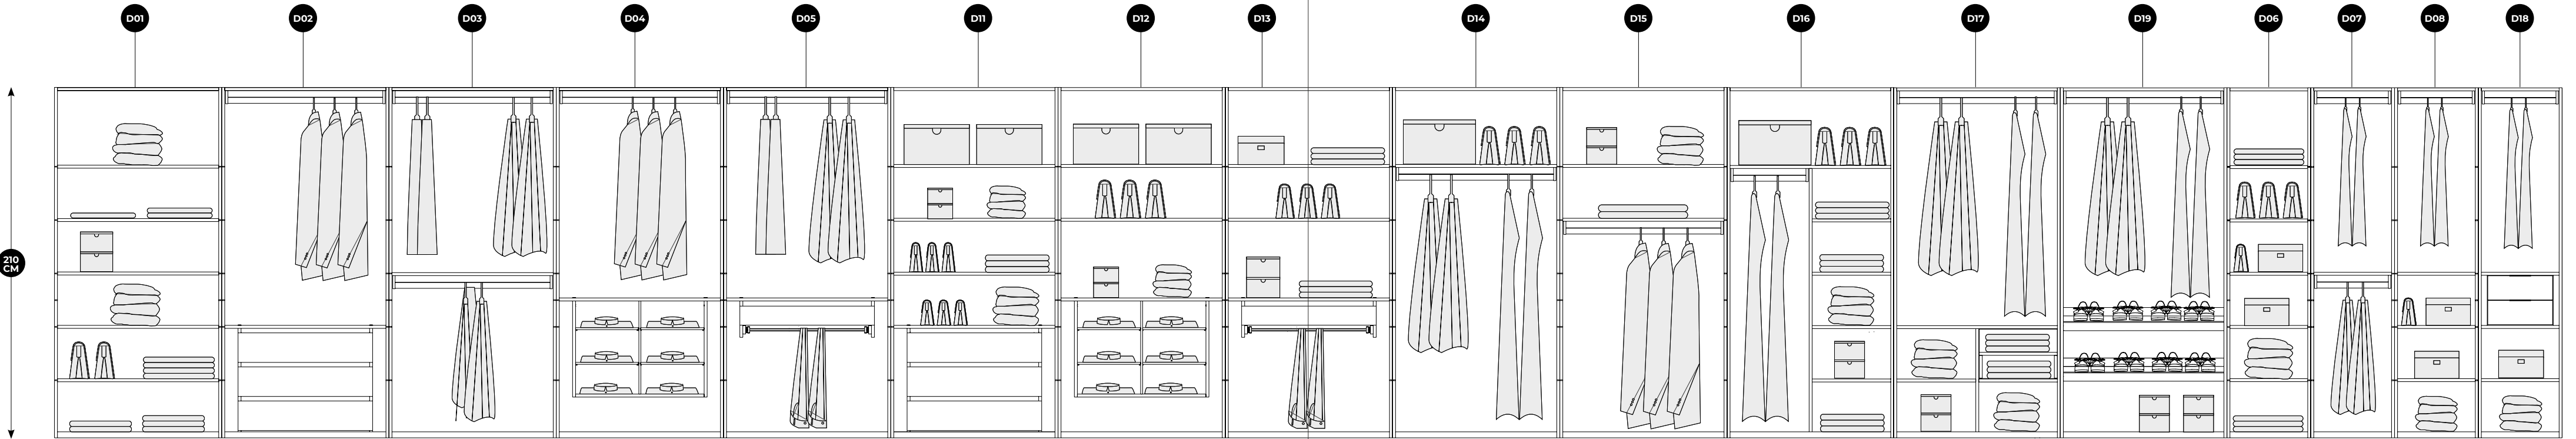

ALFA CABINET OPTIONS (210 CM)

D 01-210 ALFA DOUBLE CABINET WITH 5 SHELVES	D 02-210 ALFA DOUBLE CABINET WITH DRAWERS MODULE	D 03-210 ALFA DOUBLE CABINET WITH HANGER	D 04-210 ALFA DOUBLE CABINET WITH T-SHIRT ORGANIZER	D 05-210 ALFA DOUBLE CABINET WITH TROUSER RACK	D 11-210 ALFA DOUBLE CABINET WITH 3 SHELVES AND DRAWERS MODULE	D 12-210 ALFA DOUBLE CABINET WITH T-SHIRT ORGANIZER	D 13-210 ALFA DOUBLE CABINET WITH TROUSER RACK	D 14-210 ALFA DOUBLE CABINET WITH HANGER
G 02-210 1 pc. M 07 1 pc. M 08 1 pc.	G 02-210 1 pc. M 01 1 pc. M 17 1 pc.	G 02-210 1 pc. M 04 1 pc. M 17 1 pc.	G 02-210 1 pc. M 02 1 pc. M 17 1 pc.	G 02-210 1 pc. M 03 1 pc. M 17 1 pc.	G 02-210 1 pc. M 01 1 pc. M 08 1 pc.	G 02-210 1 pc. M 02 1 pc. M 07 1 pc.	G 02-210 1 pc. M 03 1 pc. M 07 1 pc.	G 02-210 1 pc. M 04 1 pc.

D 15-210 ALFA DOUBLE CABINET WITH A SHELF	D 16-210 ALFA DOUBLE CABINET WITH SEPARATOR MODULE AND SHELVES	D 17-210 ALFA DOUBLE CABINET WITH HIDDEN COMPARTMENT MODULE	D 19-210 ALFA DOUBLE CABINET WITH SHOES ORGANIZER	D 06-210 ALFA SINGLE CABINET WITH 5 SHELVES	D 07-210 ALFA SINGLE CABINET WITH HANGER	D 08-210 ALFA SINGLE CABINET WITH 3 SHELVES AND A HANGER	D 18-210 ALFA SINGLE CABINET WITH DRAWERS MODULE
G 02-210 1 pc. M 04 1 pc. M 06 1 pc.	G 02-210 1 pc. M 14 1 pc.	G 02-210 1 pc. M 15 1 pc. M 17 1 pc.	G 02-210 1 pc. M 20 1 pc. M 17 1 pc.	G 01-210 1 pc. M 12 1 pc. M 13 1 pc.	G 01-210 1 pc. M 18 1 pc. M 09 1 pc.	G 01-210 1 pc. M 13 1 pc. M 18 1 pc.	G 01-210 1 pc. M 13 1 pc. M 18 1 pc. M 16 1 pc.