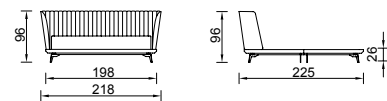

Heritage Bedstead (160)

KG: 104,0 m²: 1,08

Heritage Bedstead (180)

KG: 114,5 m²: 1,19

Icon Plus

Coming out of the hands of its designer with its modern and functional perspective, Icon Plus offers lines and dynamic colour options together.