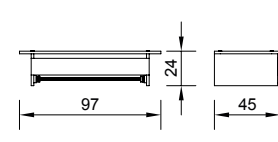

M 03

ALFA
JEWELLRY ORGANIZER
AND TROUSER RACK
MODULE