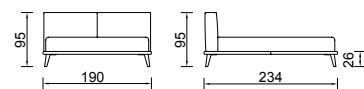

KG: 96,0 m³: 0,74

Bristol Bedstead (160)

KG: 113,0 m³: 0,83

Bristol Bedstead (180)

KG: 122,0 m³: 0,92

Hilarusbest 46-08

Elvis

Promising an endless serenity, Elvis offers a comfortable back support area with its soft lines on its headpiece. In addition to this, it brings the perception of a spacious space to bedrooms with the large internal volume of its bed base.