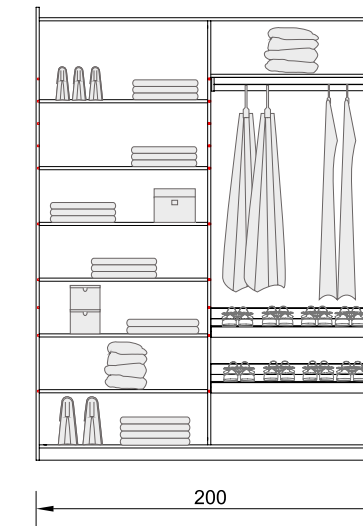

ALFA CABINET WITH SLIDING DOORS (260 CM)

S01-260
CABINET WITH
SLIDING DOORS

- G 03-260 1 pc.
- M 03 1 pc.
- M 15 1 pc.
- M 07 2 pcs.
- M 04 1 pc.

S02-260
CABINET WITH
SLIDING DOORS

- G 03-260 1 pc.
- M 01 1 pc.
- M 04 1 pc.
- M 02 1 pc.
- M 08 1 pc.