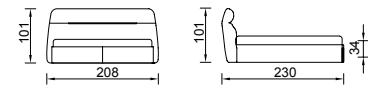

KG: 171,0 m³: 0,82

Loft Bedstead (180)
WITH STORAGE

KG: 182,5 m³: 0,89