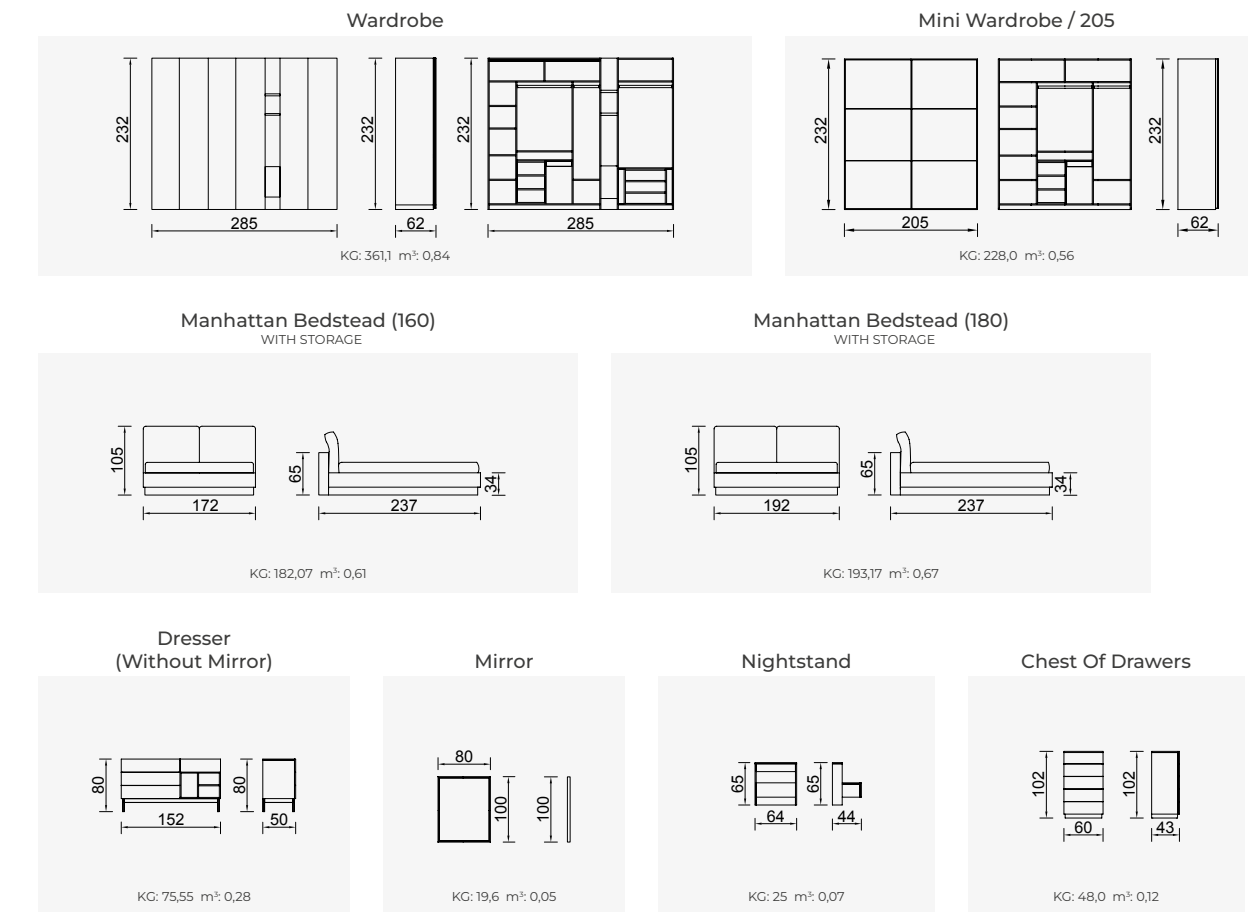

CHEST OF
DRAWERS
MANHATTAN
ARAL

CHEST OF
DRAWERS
MANHATTAN
SELENIT

DRESSER
MANHATTAN

Technical Information

Lego

Different,
dynamic,
and daring!

Composed of unique pieces, Lego comes to add nobility to your living space. This set, which catches the eye with the harmony of intense colors, is a must for those who want to boldly reveal their style.