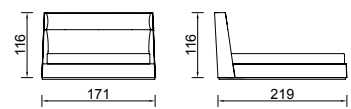

Lego Bedstead (160)
WITH STORAGE