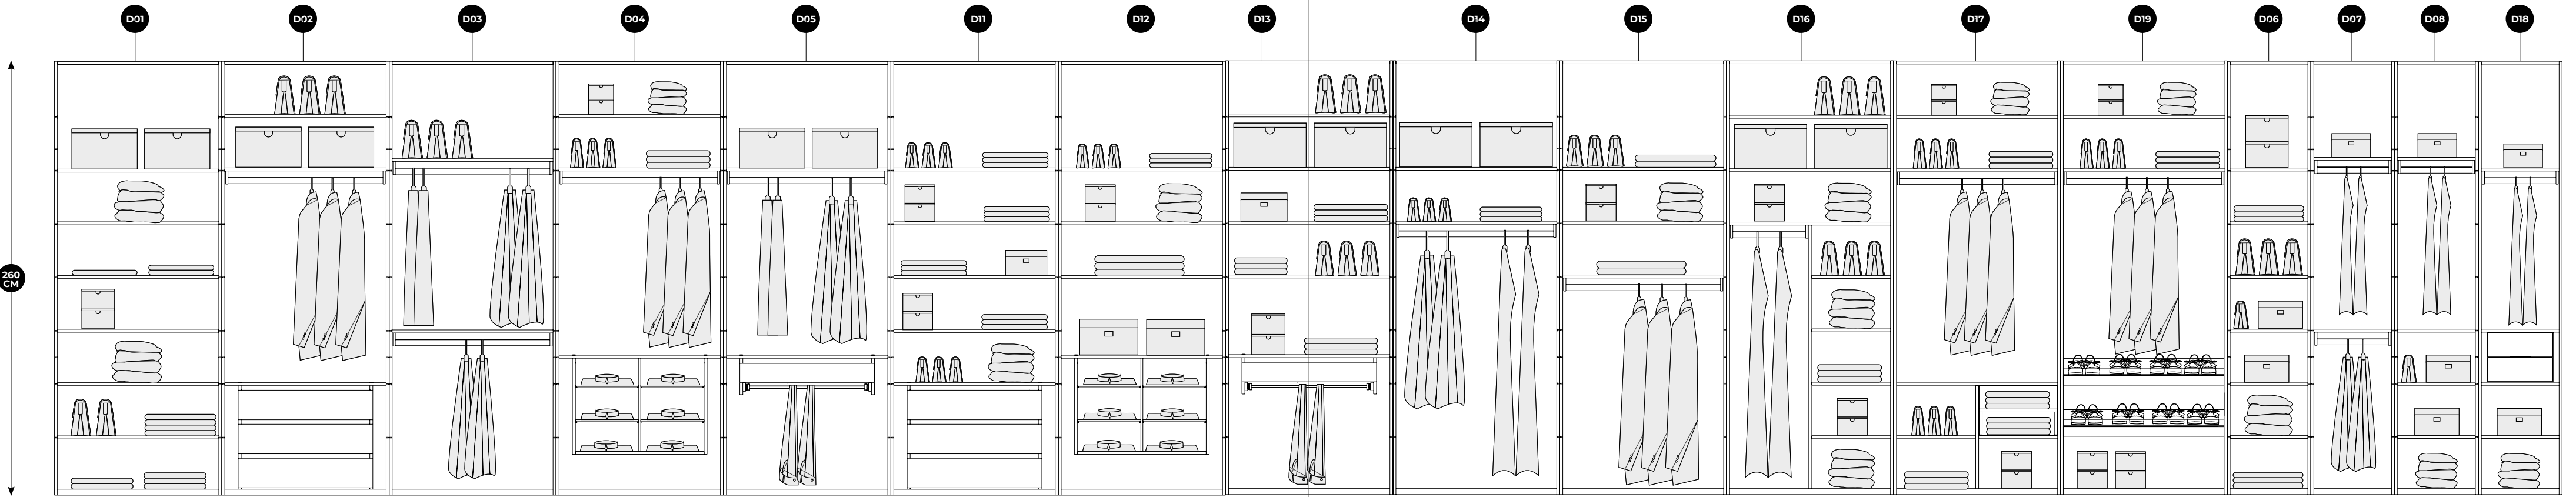

ALFA CABINET OPTIONS (260 CM)

Multiple modules to serve multiple purposes. Alfa gives you potential to adapt the given wardrobe system to almost any space that is given.

D 01-260 ALFA DOUBLE CABINET WITH 6 SHELVES G 02-260 1 pc. M 08 2 pcs.	D 02-260 ALFA DOUBLE CABINET WITH DRAWERS MODULE G 02-260 1 pc. M 01 1 pc. M 04 1 pc. M 06 1 pc.	D 03-260 ALFA DOUBLE CABINET WITH HANGER G 02-260 1 pc. M 05 1 pc.	D 04-260 ALFA DOUBLE CABINET WITH T-SHIRT ORGANIZER G 02-260 1 pc. M 02 1 pc. M 04 1 pc. M 06 1 pc.	D 05-260 ALFA DOUBLE CABINET WITH TROUSER RACK G 02-260 1 pc. M 03 1 pc. M 04 1 pc.	D 11-260 ALFA DOUBLE CABINET WITH 4 SHELVES AND DRAWERS MODULE G 02-260 1 pc. M 01 1 pc. M 07 2 pcs.	D 12-260 ALFA DOUBLE CABINET WITH T-SHIRT ORGANIZER G 02-260 1 pc. M 02 1 pc. M 08 1 pc.	D 13-260 ALFA DOUBLE CABINET WITH TROUSER RACK G 02-260 1 pc. M 03 1 pc. M 07 2 pcs.	D 14-260 ALFA DOUBLE CABINET WITH SINGLE SHELF G 02-260 1 pc. M 04 1 pc. M 06 1 pc.	D 15-260 ALFA DOUBLE CABINET WITH A SHELF G 02-260 1 pc. M 04 1 pc. M 07 1 pc.	D 16-260 ALFA DOUBLE CABINET WITH SEPARATOR MODULE AND SHELVES G 02-260 1 pc. M 14 1 pc. M 07 1 pc.	D 17-260 ALFA DOUBLE CABINET WITH HIDDEN COMPARTMENT MODULE G 02-260 1 pc. M 15 1 pc. M 04 1 pc. M 06 1 pc.	D 19-260 ALFA DOUBLE CABINET WITH SHOES ORGANIZER G 02-260 1 pc. M 20 1 pc. M 04 1 pc. M 06 1 pc.	D 06-260 ALFA SINGLE CABINET WITH 6 SHELVES G 01-260 1 pc. M 13 2 pcs.	D 07-260 ALFA SINGLE CABINET WITH HANGER G 01-260 1 pc. M 10 1 pc.	D 08-260 ALFA SINGLE CABINET WITH 3 SHELVES AND A HANGER G 01-260 1 pc. M 09 1 pc. M 13 1 pc.	D 18-260 ALFA SINGLE CABINET WITH DRAWERS MODULE G 01-260 1 pc. M 16 1 pc. M 13 1 pc. M 09 1 pc.