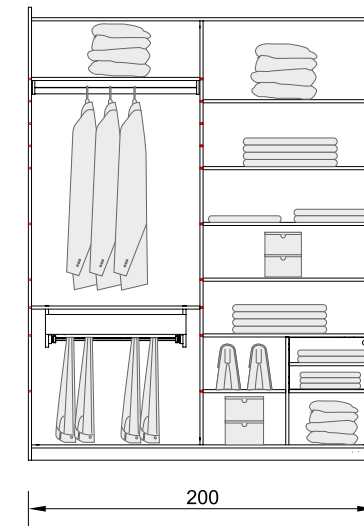

ALFA CABINET WITH SLIDING DOORS (260 CM)

S01-260
CABINET WITH
SLIDING DOORS

- G 03-260 1 pc.
- M 03 1 pc.
- M 15 1 pc.
- M 07 2 pcs.
- M 04 1 pc.