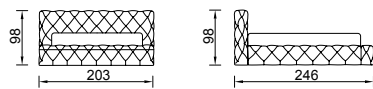

Royal Bedstead (160)