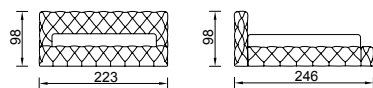

KG: 131,4 m²: 1,09

Royal Bedstead (180)

KG: 139,3 m²: 1,23