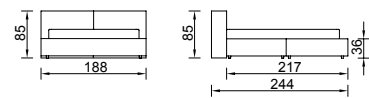

Designed with a chic and modern sense, Poufy offers balance and comfort with its texture and skeletal system.

Woolyun 35-135

Poufy Bedstead (120)

KG: 114,0 m³: 1,30

Poufy Bedstead (160)

KG: 142,0 m³: 1,42

Poufy Bedstead (180)