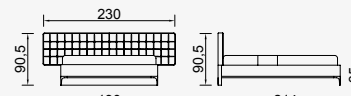

Napoli

Napoli Bedstead (160)
WITHOUT STORAGE

KG: 115,8 m²: 0,42

Napoli Bedstead (180)
WITHOUT STORAGE

KG: 126,0 m²: 0,43

Napoli Bedstead (160)
WITH STORAGE AND DRAWERS

KG: 158,0 m²: 0,62

Napoli Bedstead (180)
WITH STORAGE AND DRAWERS