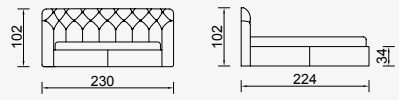

KG: 163,0 m²: 0,87

Bavyera Bedstead (180)
WITH STORAGE