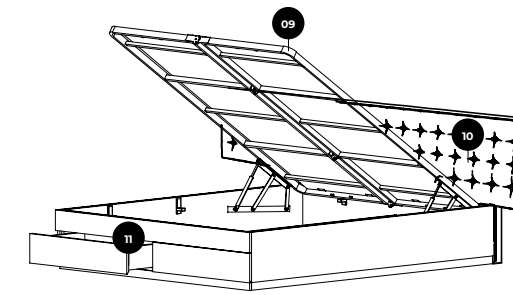

- 09 **BED BASE:** Foldable plinth system being compact and stable at the same time. Locked pistons providing power of 1200 Newtons installed with steel dowels. Unified base with approximately 1m³ of storage.
- 10 **FABRICS:** High grade polyester fabrics for long lasting and easy maintenance.
- 11 **RAILS:** German manufactured, Self-retracting, full extension telescopic Hettich Rails with ISO certification.

- 12 **ELECTROSTATIC PAINTING:** Solvent-free, Healthy electrostatic oven paint.
- 13 **METAL LEGS:** Laser cut of a 10mm steel plate. Painted with electrostatic oven procedures. Attached.