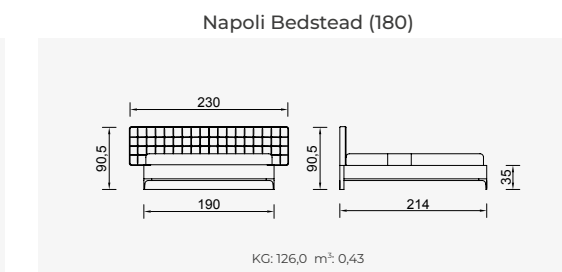

**BEDSTEAD
WITH STORAGE AND DRAWERS
NAPOLI**

WARDROBE
LAZIO WHITE

WARDROBE
ALFA WHITE

BIG ISLAND UNIT
ALFA WHITE

ARMCHAIR
MASERATI METAL

WARDROBE
LAZIO WHITE

Technical Information

saloni.com.tr