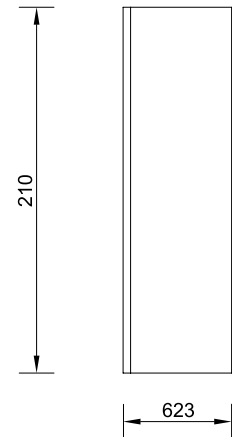

ALFA CABINET WITH SLIDING DOORS (230 CM)

- G 03-230 1 pc.
- M 03 1 pc.
- M 15 1 pc.
- M 08 1 pc.
- M 17 1 pc.

- G 03-230 1 pc.
- M 01 1 pc.
- M 17 1 pc.
- M 02 1 pc.
- M 07 1 pc.

- G 03-230 1 pc.
- M 07 1 pc.
- M 08 1 pc.
- M 17 1 pc.
- M 20 1 pc.

- G 03-230 1 pc.
- M 14 1 pc.
- M 01 1 pc.
- M 17 1 pc.

ALFA CABINET WITH SLIDING DOORS (210 CM)

- G 03-210 1 pc.
- M 03 1 pc.
- M 15 1 pc.
- M 08 1 pc.
- M 17 1 pc.

- G 03-210 1 pc.
- M 01 1 pc.
- M 17 1 pc.
- M 02 1 pc.
- M 07 1 pc.

- G 03-210 1 pc.
- M 07 1 pc.
- M 08 1 pc.
- M 17 1 pc.
- M 20 1 pc.

- G 03-210 1 pc.
- M 14 1 pc.
- M 01 1 pc.
- M 17 1 pc.

ALFA WARDROBE WITH SLIDING DOORS

ALFA CABINET WITH SLIDING DOORS (260 CM)

- G 03-260 1 pc.
- M 03 1 pc.
- M 15 1 pc.
- M 07 2 pcs.
- M 04 1 pc.

- G 03-260 1 pc.
- M 01 1 pc.
- M 04 1 pc.
- M 02 1 pc.
- M 08 1 pc.

- G 03-260 1 pc.
- M 08 1 pc.
- M 20 1 pc.
- M 04 1 pc.

- G 03-260 1 pc.
- M 14 1 pc.
- M 06 1 pc.
- M 01 1 pc.
- M 04 1 pc.