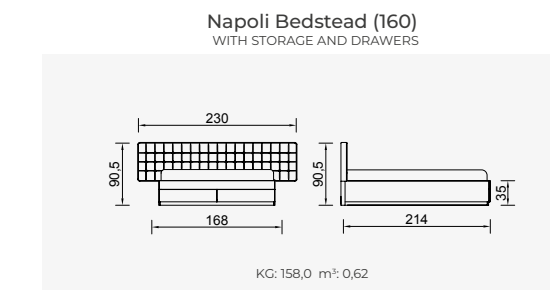

Technical Information