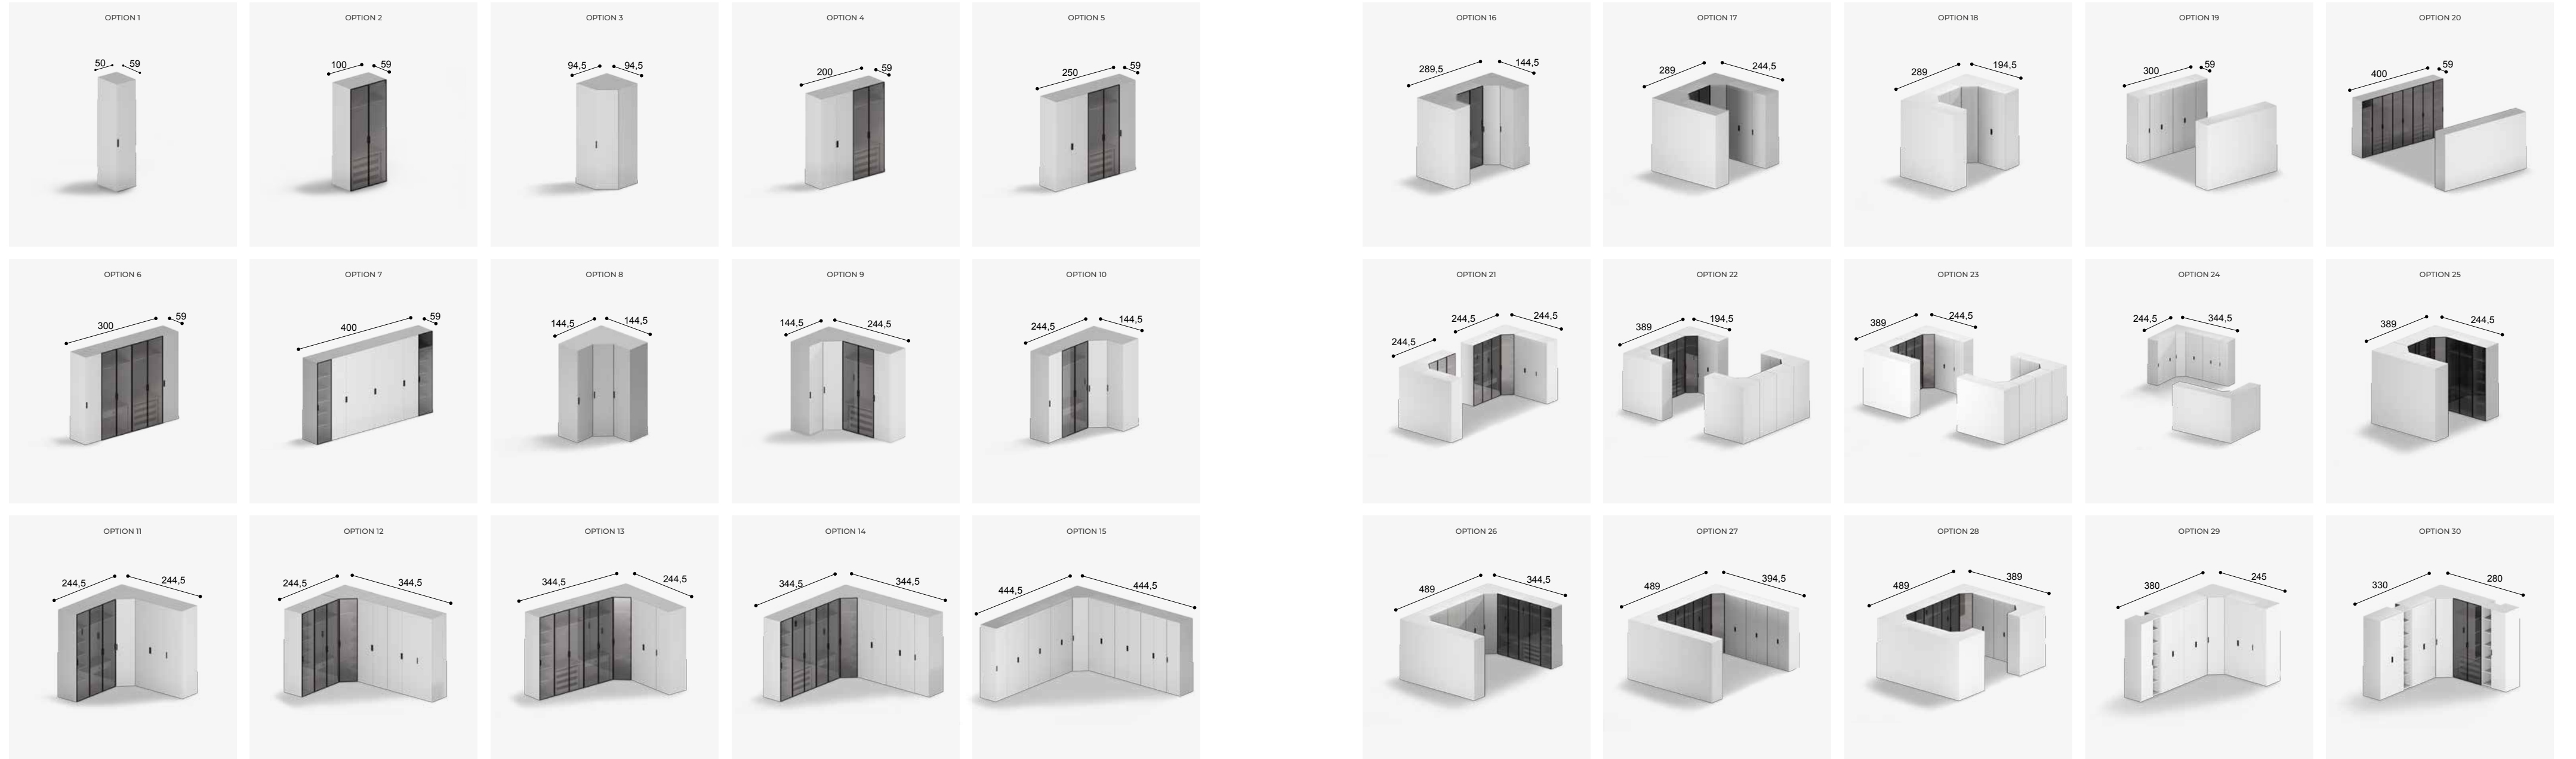

Alfa Cabinet Combinations