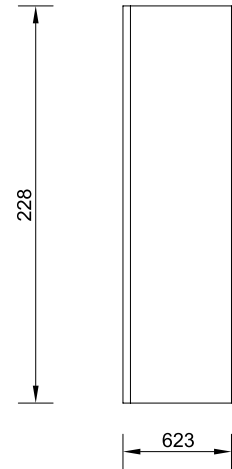

ALFA CABINET WITH SLIDING DOORS (230 CM)

- G 03-230 1 pc.
- M 03 1 pc.
- M 15 1 pc.
- M 08 1 pc.
- M 17 1 pc.

- G 03-230 1 pc.
- M 01 1 pc.
- M 17 1 pc.
- M 02 1 pc.
- M 07 1 pc.

- G 03-230 1 pc.
- M 07 1 pc.
- M 08 1 pc.
- M 17 1 pc.
- M 20 1 pc.

- G 03-230 1 pc.
- M 14 1 pc.
- M 01 1 pc.
- M 17 1 pc.

ALFA CABINET WITH SLIDING DOORS (210 CM)

- G 03-210 1 pc.
- M 03 1 pc.
- M 15 1 pc.
- M 08 1 pc.
- M 17 1 pc.

- G 03-210 1 pc.
- M 01 1 pc.
- M 17 1 pc.
- M 02 1 pc.
- M 07 1 pc.

- G 03-210 1 pc.
- M 07 1 pc.
- M 08 1 pc.
- M 17 1 pc.
- M 20 1 pc.

- G 03-210 1 pc.
- M 14 1 pc.
- M 01 1 pc.
- M 17 1 pc.

ALFA WARDROBE WITH SLIDING DOORS

ALFA CABINET WITH SLIDING DOORS (260 CM)

- G 03-260 1 pc.
- M 03 1 pc.
- M 15 1 pc.
- M 07 2 pcs.
- M 04 1 pc.

- G 03-260 1 pc.
- M 01 1 pc.
- M 04 1 pc.
- M 02 1 pc.
- M 08 1 pc.

- G 03-260 1 pc.
- M 08 1 pc.
- M 20 1 pc.
- M 04 1 pc.

- G 03-260 1 pc.
- M 14 1 pc.
- M 06 1 pc.
- M 01 1 pc.
- M 04 1 pc.