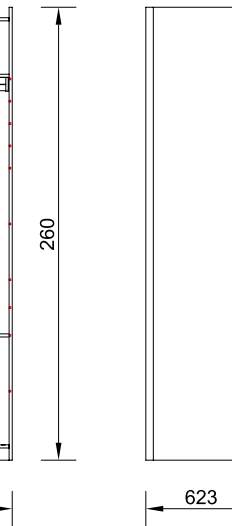

ALFA CABINET WITH SLIDING DOORS (230 CM)

- G 03-230 1 pc.
- M 03 1 pc.
- M 15 1 pc.
- M 08 1 pc.
- M 17 1 pc.

- G 03-230 1 pc.
- M 01 1 pc.
- M 17 1 pc.
- M 02 1 pc.
- M 07 1 pc.

- G 03-230 1 pc.
- M 07 1 pc.
- M 08 1 pc.
- M 17 1 pc.
- M 20 1 pc.

- G 03-230 1 pc.
- M 14 1 pc.
- M 01 1 pc.
- M 17 1 pc.

ALFA CABINET WITH SLIDING DOORS (210 CM)

- G 03-210 1 pc.
- M 03 1 pc.
- M 15 1 pc.
- M 08 1 pc.
- M 17 1 pc.

- G 03-210 1 pc.
- M 01 1 pc.
- M 17 1 pc.
- M 02 1 pc.
- M 07 1 pc.

- G 03-210 1 pc.
- M 07 1 pc.
- M 08 1 pc.
- M 17 1 pc.
- M 20 1 pc.

- G 03-210 1 pc.
- M 14 1 pc.
- M 01 1 pc.
- M 17 1 pc.

ALFA WARDROBE WITH SLIDING DOORS

ALFA CABINET WITH SLIDING DOORS (260 CM)

- G 03-260 1 pc.
- M 03 1 pc.
- M 15 1 pc.
- M 07 2 pcs.
- M 04 1 pc.

- G 03-260 1 pc.
- M 01 1 pc.
- M 04 1 pc.
- M 02 1 pc.
- M 08 1 pc.

- G 03-260 1 pc.
- M 08 1 pc.
- M 20 1 pc.
- M 04 1 pc.

- G 03-260 1 pc.
- M 14 1 pc.
- M 06 1 pc.
- M 01 1 pc.
- M 04 1 pc.