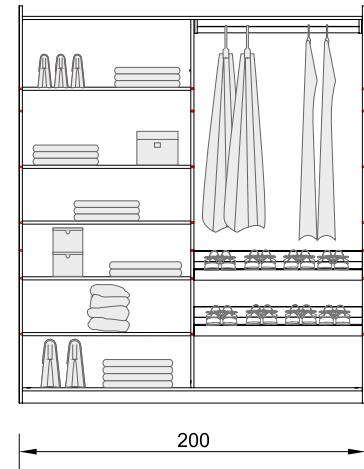

ALFA CABINET WITH SLIDING DOORS (230 CM)

S01-230
CABINET WITH
SLIDING DOORS

- G 03-230 1 pc.
- M 03 1 pc.
- M 15 1 pc.
- M 08 1 pc.
- M 17 1 pc.

S02-230
CABINET WITH
SLIDING DOORS

- G 03-230 1 pc.
- M 01 1 pc.
- M 17 1 pc.
- M 02 1 pc.
- M 07 1 pc.