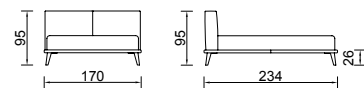

KG: 96,0 m³: 0,74

Bristol Bedstead (160)

KG: 113,0 m³: 0,83

Bristol Bedstead (180)

KG: 122,0 m³: 0,92

Hilarusbest 46-08

Elvis

Promising an endless serenity, Elvis offers a comfortable back support area with its soft lines on its headpiece. In addition to this, it brings the perception of a spacious space to bedrooms with the large internal volume of its bed base.