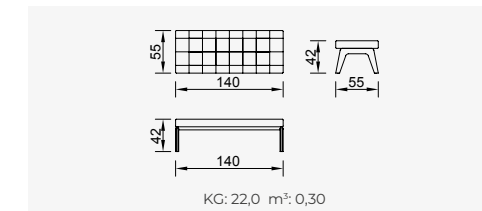

BENCHES

Roma

Roma Bench