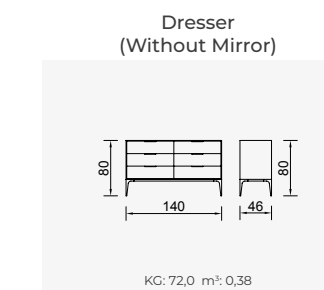

Technical Information