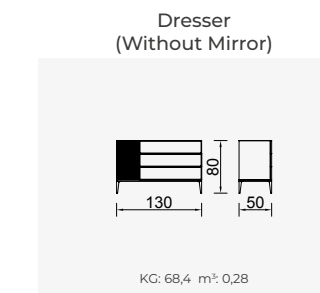

Toronto

Technical Information