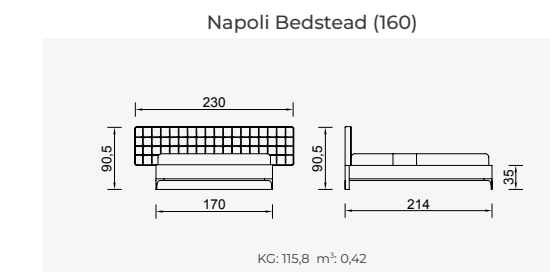

Technical Information