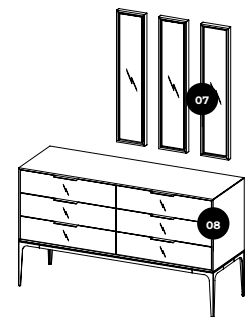

- 04 **TEMPERED GLASS:** 5 times more durable than an ordinary glass. When broken falls into small pieces to prevent serious injuries.
- 05 **LED:** Homogeneous distribution of light throughout our wardrobes are managed by the control cards. UL Certified.
- 06 **HINGES:** Soft closing hinges from HAFELE installed on the cabinet doors with dowels. 5 pieces of hinge holding each door to handle the weight and provide smooth operation.

- 07 **PAINTING:** Polyurethane-based paints with high physical and chemical resistance provides great UV resistance.
- 08 **RAILS:** German manufactured, Self-retracting, full extension telescopic Hettich Rails with ISO certification.