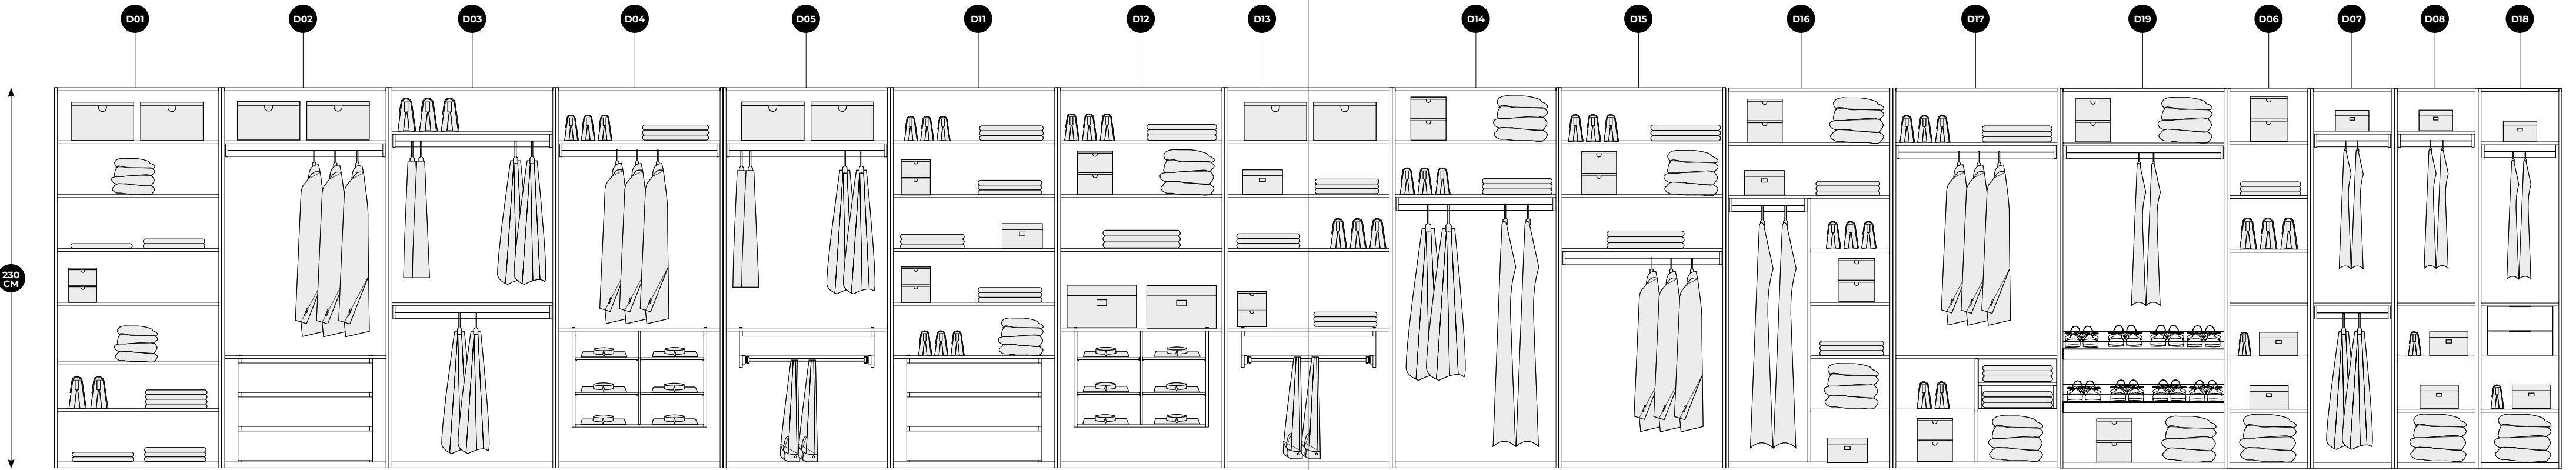

ALFA CABINET OPTIONS (230 CM)

Each compartment of the Alfa has been designed with maximum flexibility and adaptability. It's perfect for getting rid of redundancy with a single solution.

D 01-230 ALFA DOUBLE CABINET WITH 6 SHELVES	D 02-230 ALFA DOUBLE CABINET WITH DRAWERS MODULE	D 03-230 ALFA DOUBLE CABINET WITH HANGER	D 04-230 ALFA DOUBLE CABINET WITH T-SHIRT ORGANIZER	D 05-230 ALFA DOUBLE CABINET WITH TROUSER RACK	D 11-230 ALFA DOUBLE CABINET WITH 4 SHELVES AND DRAWERS MODULE	D 12-230 ALFA DOUBLE CABINET WITH T-SHIRT ORGANIZER	D 13-230 ALFA CABINET WITH TROUSER RACK	D 14-230 ALFA DOUBLE CABINET WITH SINGLE SHELF
G 02-230 1 pc. M 08 2 pcs.	G 02-230 1 pc. M 01 1 pc. M 04 1 pc.	G 02-230 1 pc. M 05 1 pc.	G 02-230 1 pc. M 01 1 pc. M 02 1 pc.	G 02-230 1 pc. M 04 1 pc. M 03 1 pc.	G 02-230 1 pc. M 01 1 pc. M 07 2 pcs.	G 02-230 1 pc. M 02 1 pc. M 08 1 pc.	G 02-230 1 pc. M 03 1 pc. M 08 1 pc.	G 02-230 1 pc. M 04 1 pc. M 06 1 pc.

D 15-230 ALFA DOUBLE CABINET WITH A SHELF	D 16-230 ALFA DOUBLE CABINET WITH SEPARATOR MODULE AND SHELVES	D 17-230 ALFA DOUBLE CABINET WITH HIDDEN COMPARTMENT MODULE	D 19-230 ALFA DOUBLE CABINET WITH SHOES ORGANIZER	D 06-230 ALFA SINGLE CABINET WITH 6 SHELVES	D 07-230 ALFA SINGLE CABINET WITH HANGER	D 08-230 ALFA SINGLE CABINET WITH 3 SHELVES AND A HANGER	D 18-230 ALFA SINGLE CABINET WITH DRAWERS MODULE
G 02-230 1 pc. M 04 1 pc. M 07 1 pc.	G 02-230 1 pc. M 14 1 pc. M 06 1 pc.	G 02-230 1 pc. M 15 1 pc. M 04 1 pc.	G 02-230 1 pc. M 20 1 pc. M 04 1 pc.	G 01-230 1 pc. M 13 2 pc.	G 01-230 1 pc. M 10 1 pc.	G 01-230 1 pc. M 09 1 pc. M 13 1 pc.	G 01-230 1 pc. M 16 1 pc. M 13 1 pc. M 09 1 pc.