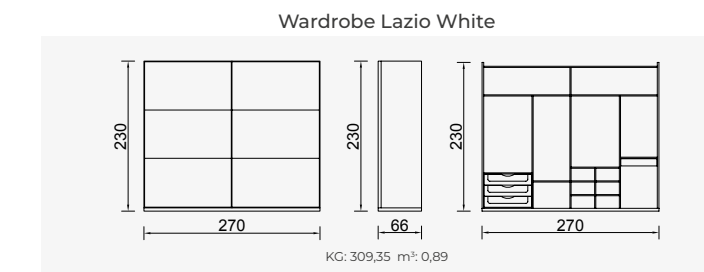

Technical Information