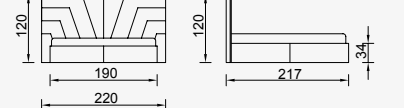

Kingston

Kingston Bedstead (160)
WITH STORAGE

KG: 167,0 m²: 0,82

Kingston Bedstead (180)
WITH STORAGE

KG: 177,5 m²: 0,89

Lazio

Lazio Bedstead (160)
WITH STORAGE

KG: 161,5 m²: 1,00