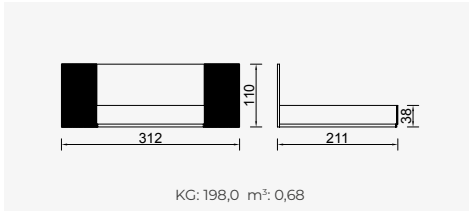

KG: 187,0 m³: 0,50

Toronto Bedstead (180)
WITH STORAGE

KG: 204,0 m³: 0,54

Toronto Bedstead (160)
WITH DRAWERS

KG: 194,0 m³: 0,63

Toronto Bedstead (180)
WITH DRAWERS

KG: 198,0 m³: 0,68

BENCHES