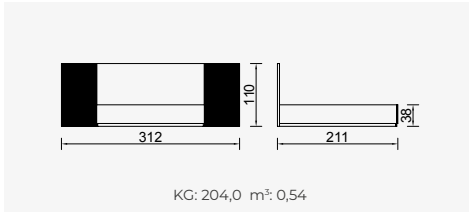

KG: 187,0 m³: 0,50

Toronto Bedstead (180)
WITH STORAGE