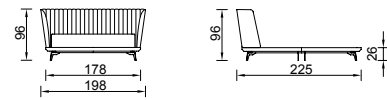

Heritage Bedstead (160)

KG: 104,0 m²: 1,08

Heritage Bedstead (180)

KG: 114,5 m²: 1,19

Icon Plus

Coming out of the hands of its designer with its modern and functional perspective, Icon Plus offers lines and dynamic colour options together.