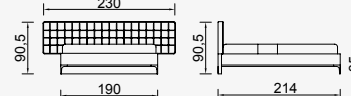

Napoli

Napoli Bedstead (160)
WITHOUT STORAGE

KG: 115,8 m²: 0,42

Napoli Bedstead (180)
WITHOUT STORAGE

KG: 126,0 m²: 0,43

Napoli Bedstead (160)
WITH STORAGE AND DRAWERS

KG: 158,0 m²: 0,62

Napoli Bedstead (180)
WITH STORAGE AND DRAWERS